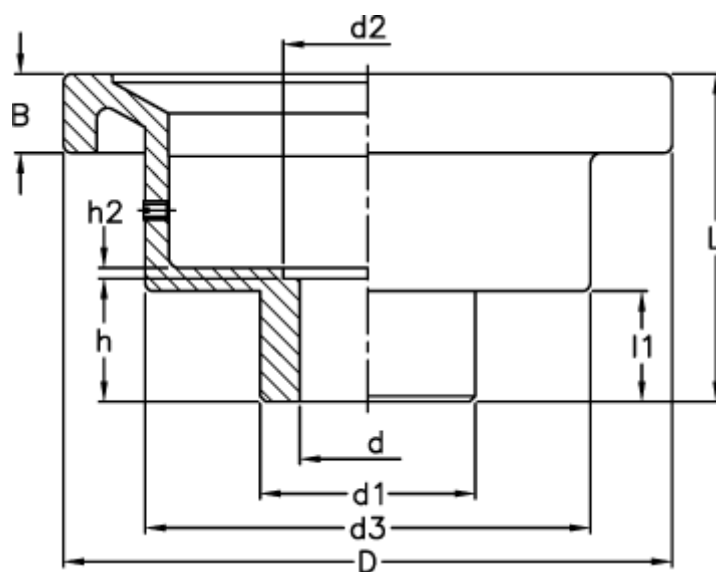

Article number: 2307028551

Description: E+G Solid handwheel  
VAD.100-GXX1-A10

## Measures

B	= 14.0	L	= 58.0
D	= 100	l1	= 17.5
d1	= 28		
d2	= 20.5		
d3	= 56		
d H7	= 10		
h	= 17.0		
h2	= 3.5		